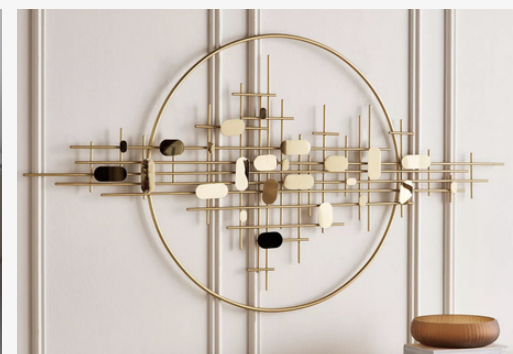

WALL DECORATION
Metal, 150×70×4 cm