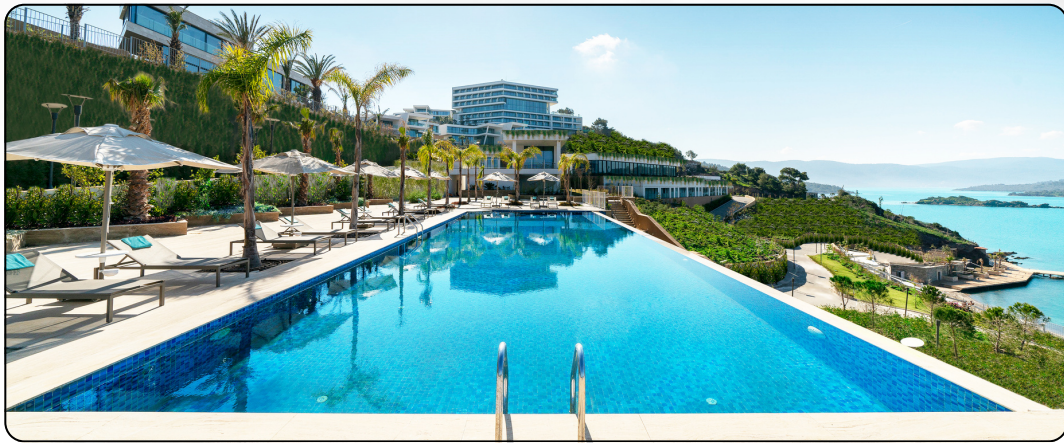

DESIGN SERVICES

Swimming Pool Services

Dive into luxury with stunning pools enhancing outdoor living experiences.

- Custom Pool Design
- Pool Shape and Size Consultation
- Material Selection (Tile, Stone, etc.)
- Water Features (Waterfalls, Fountains, etc.)
- Lighting Design (Underwater and Ambient)
- Pool Deck and Surrounding Landscape Integration
- Pool Installation and Construction

Balcony Design

Extend your living spaces into the great outdoors with our balcony design solutions. From cozy retreats to breathtaking viewpoints, our balcony designs optimize space and aesthetics for an unparalleled alfresco experience.

- Customized design
- Material selection
- Safety considerations
- Functional elements integration
- Attention to detail